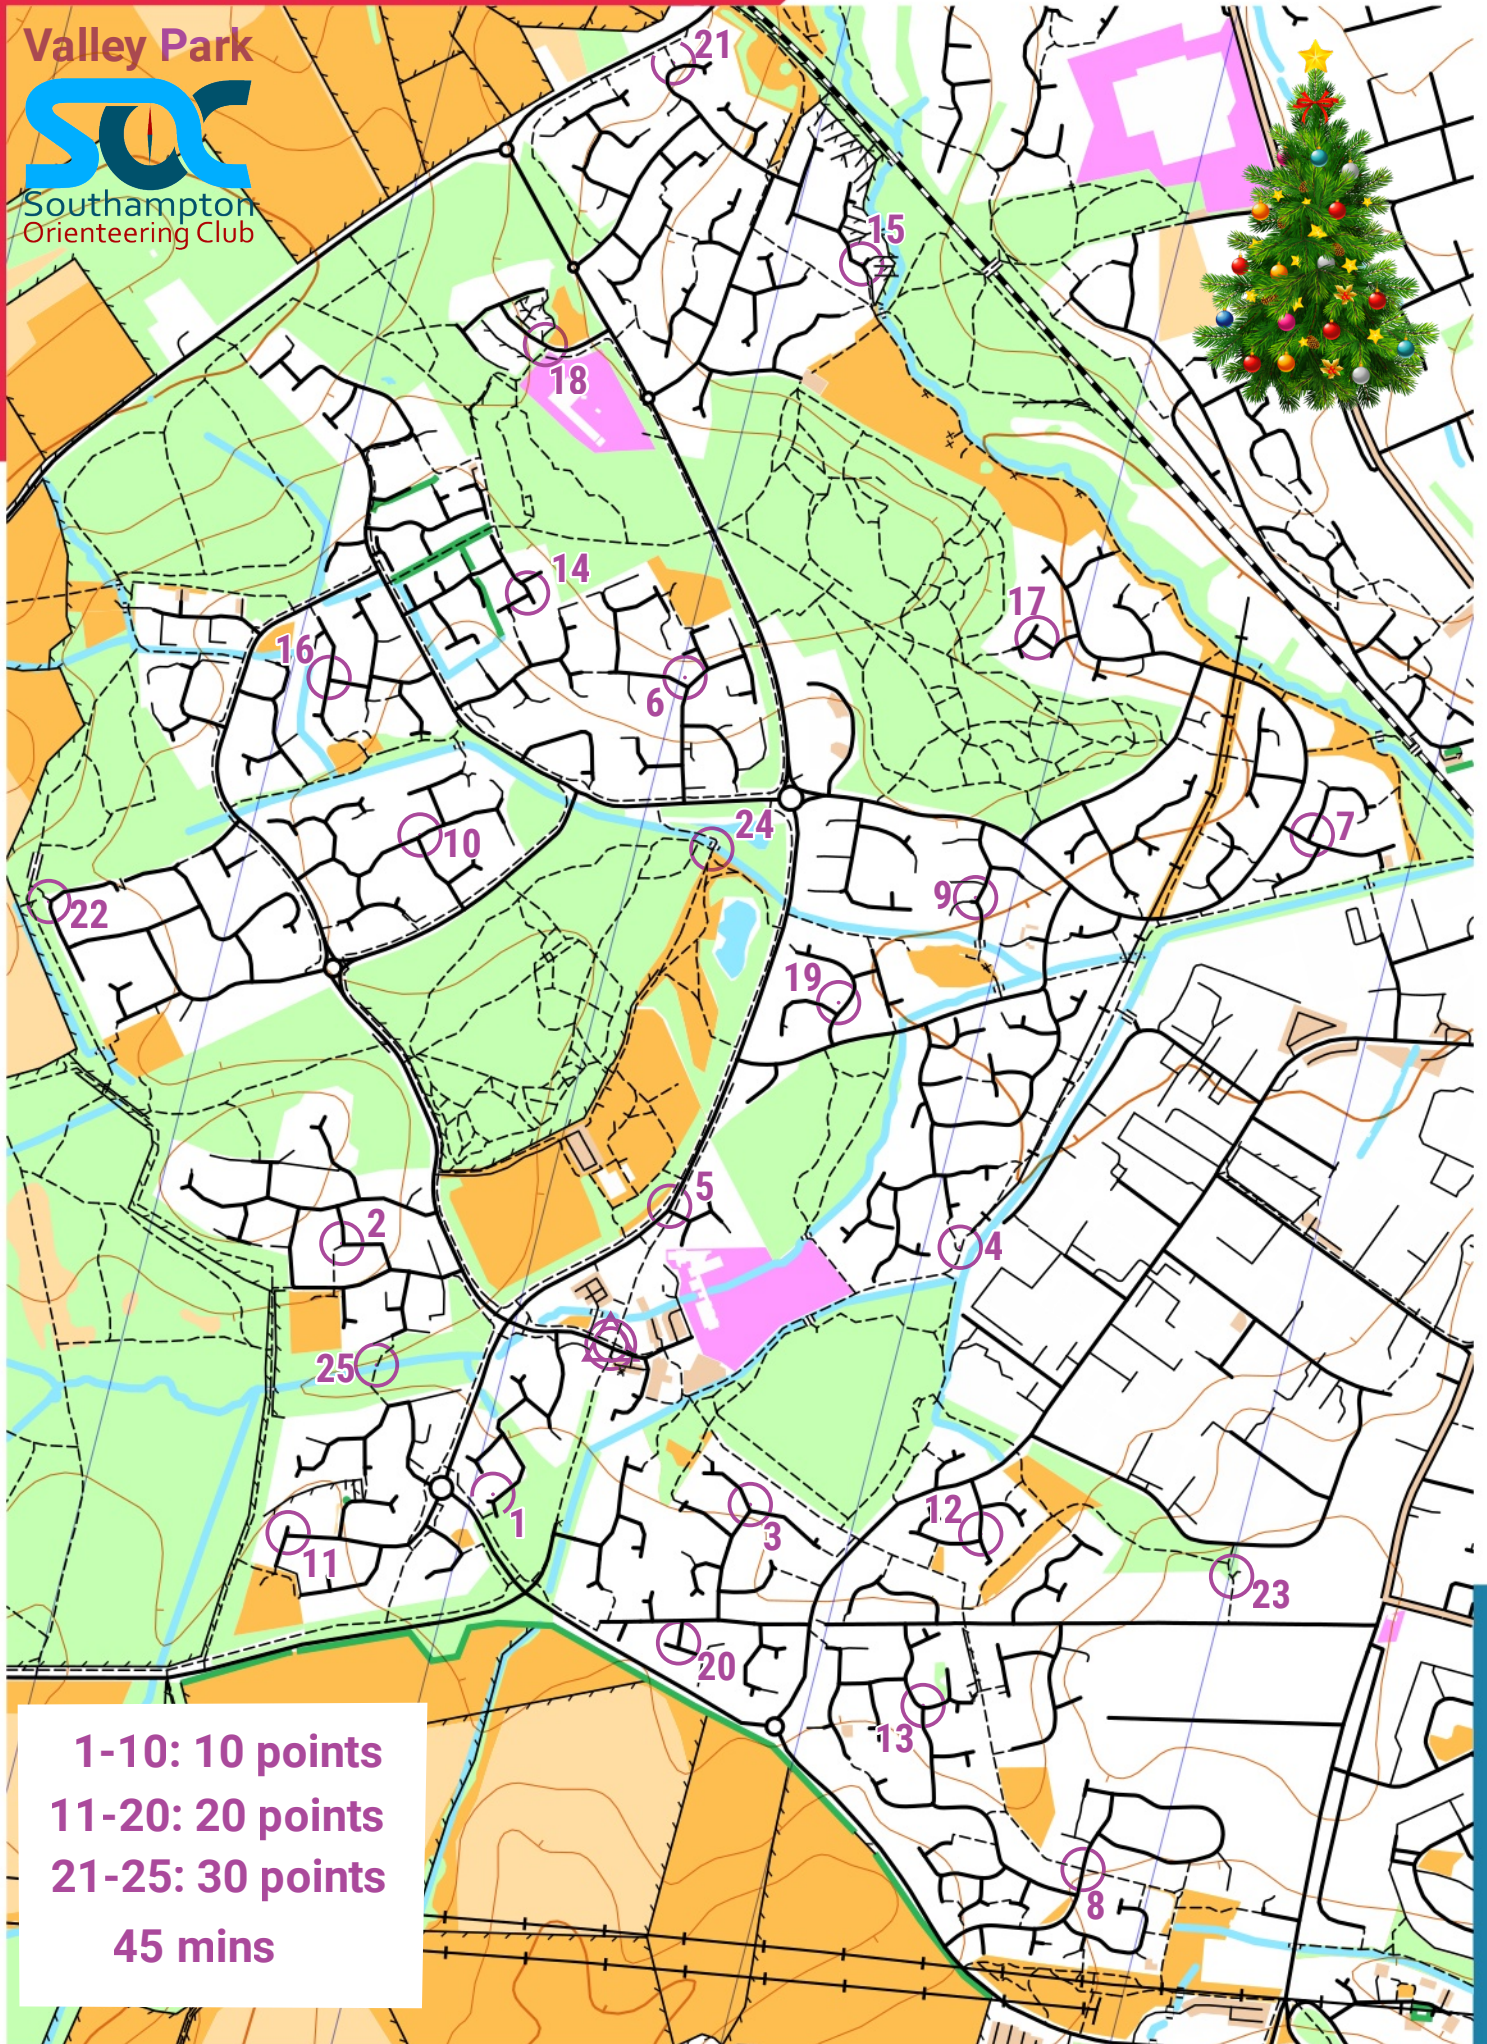

OPENORIENTEERINGMAP

scale 1:10000, contours 5m
500m

Valley Park

1-10: 10 points
11-20: 20 points
21-25: 30 points
45 mins