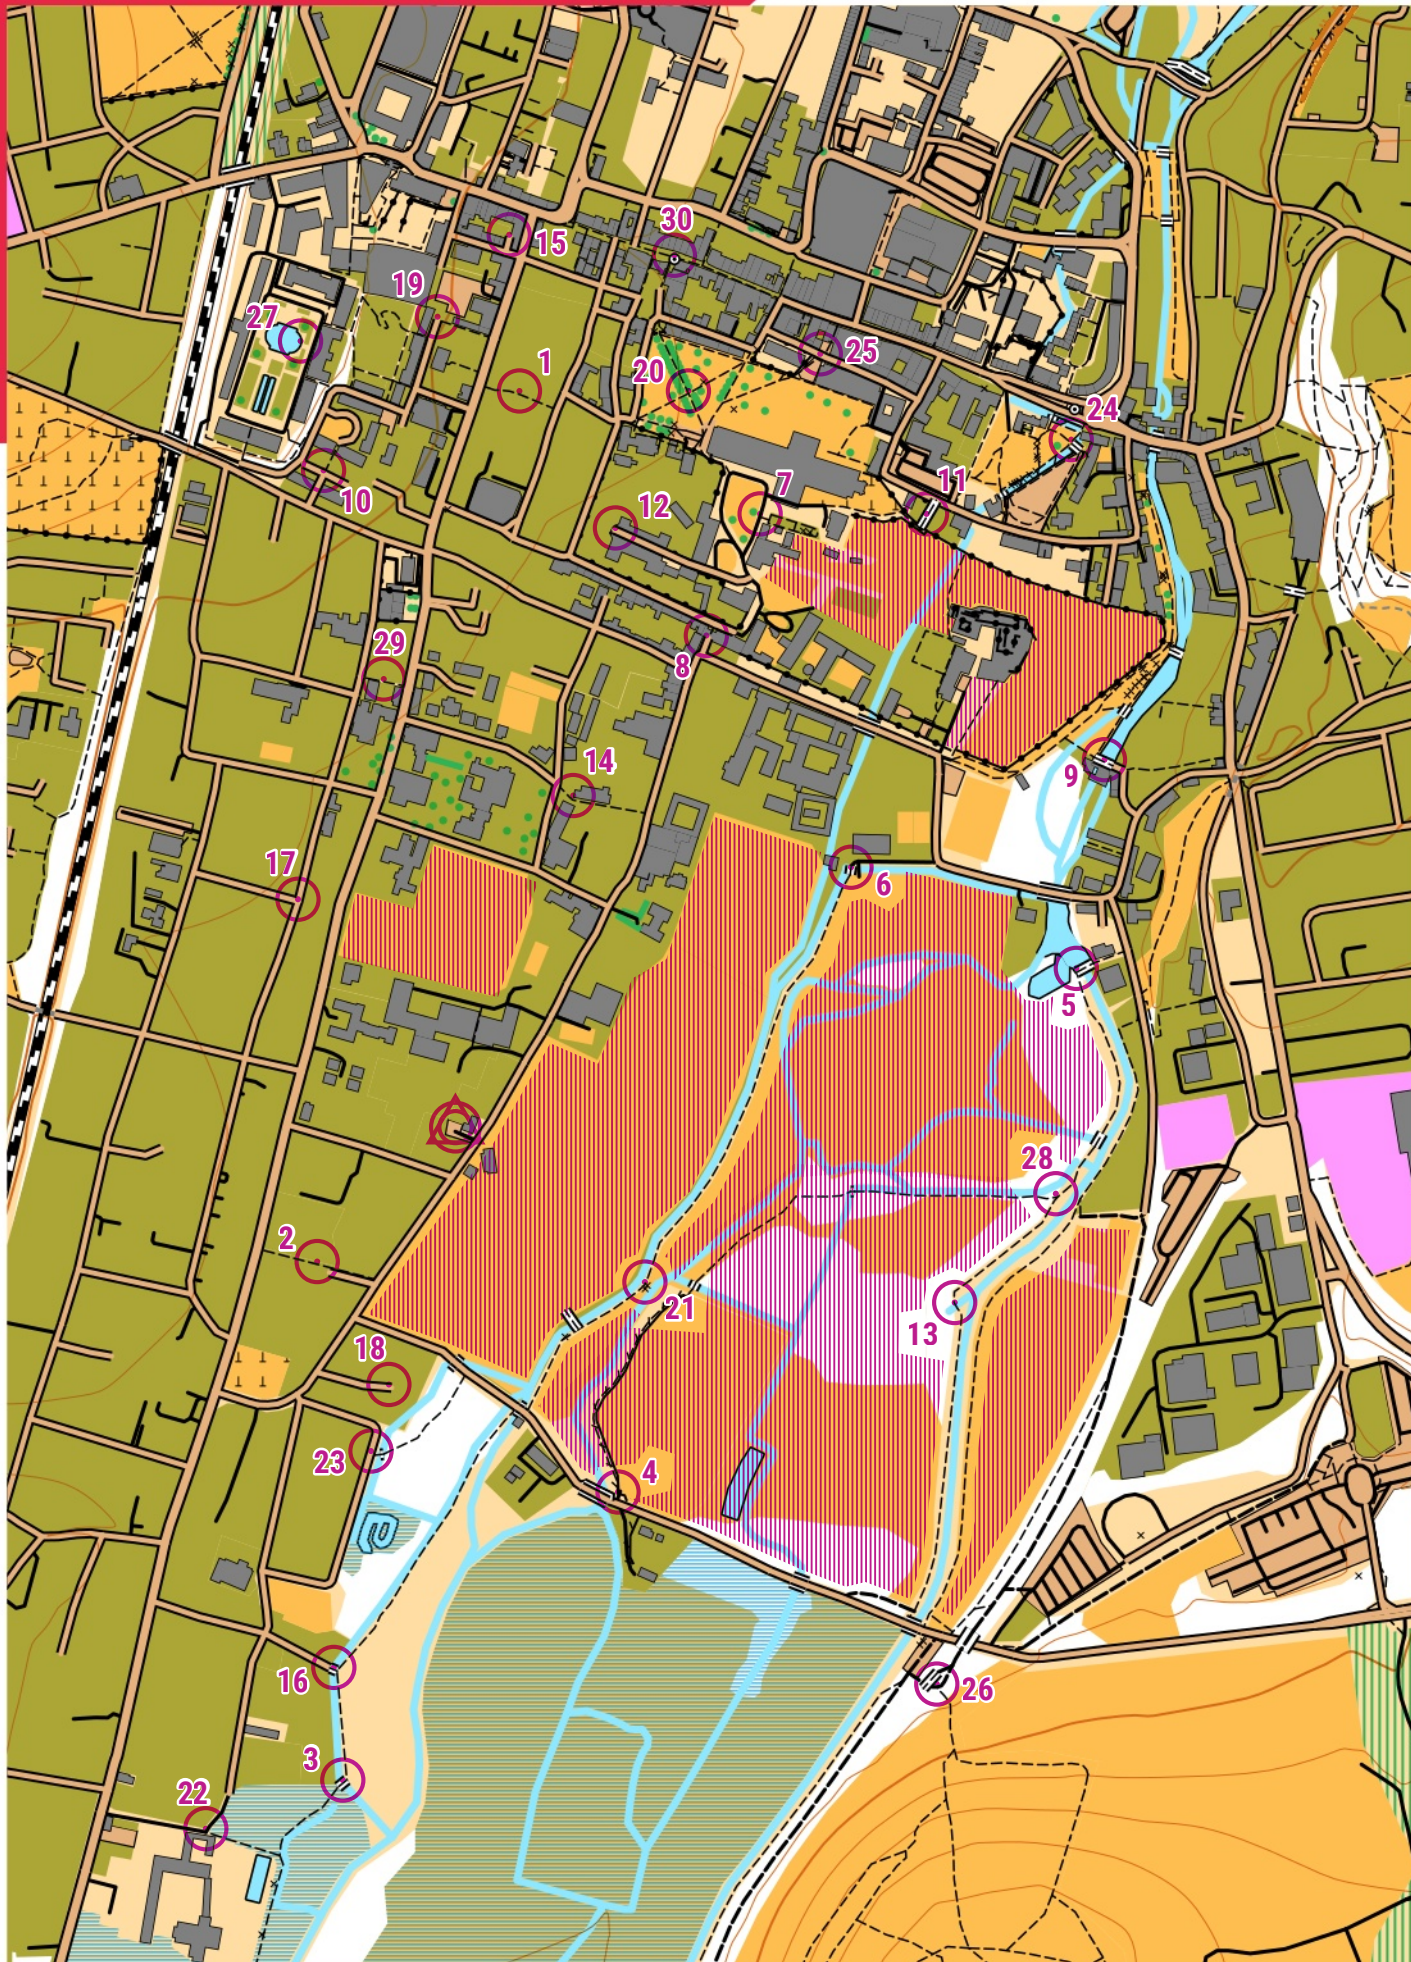

WINCHESTER SCORE EVENT

scale 1:7500, contours 10m
200m

Map data (c) OpenStreetMap, available under the Open Database Licence.
Contains OS data (c) Crown copyright & database right OS 2013-2017.
OOM created by Oliver O'Brien. Make your own: <http://oomap.co.uk/>

OOM v3 developed with a grant from the Orienteering Foundation
Map ID: 609cdb205a7da