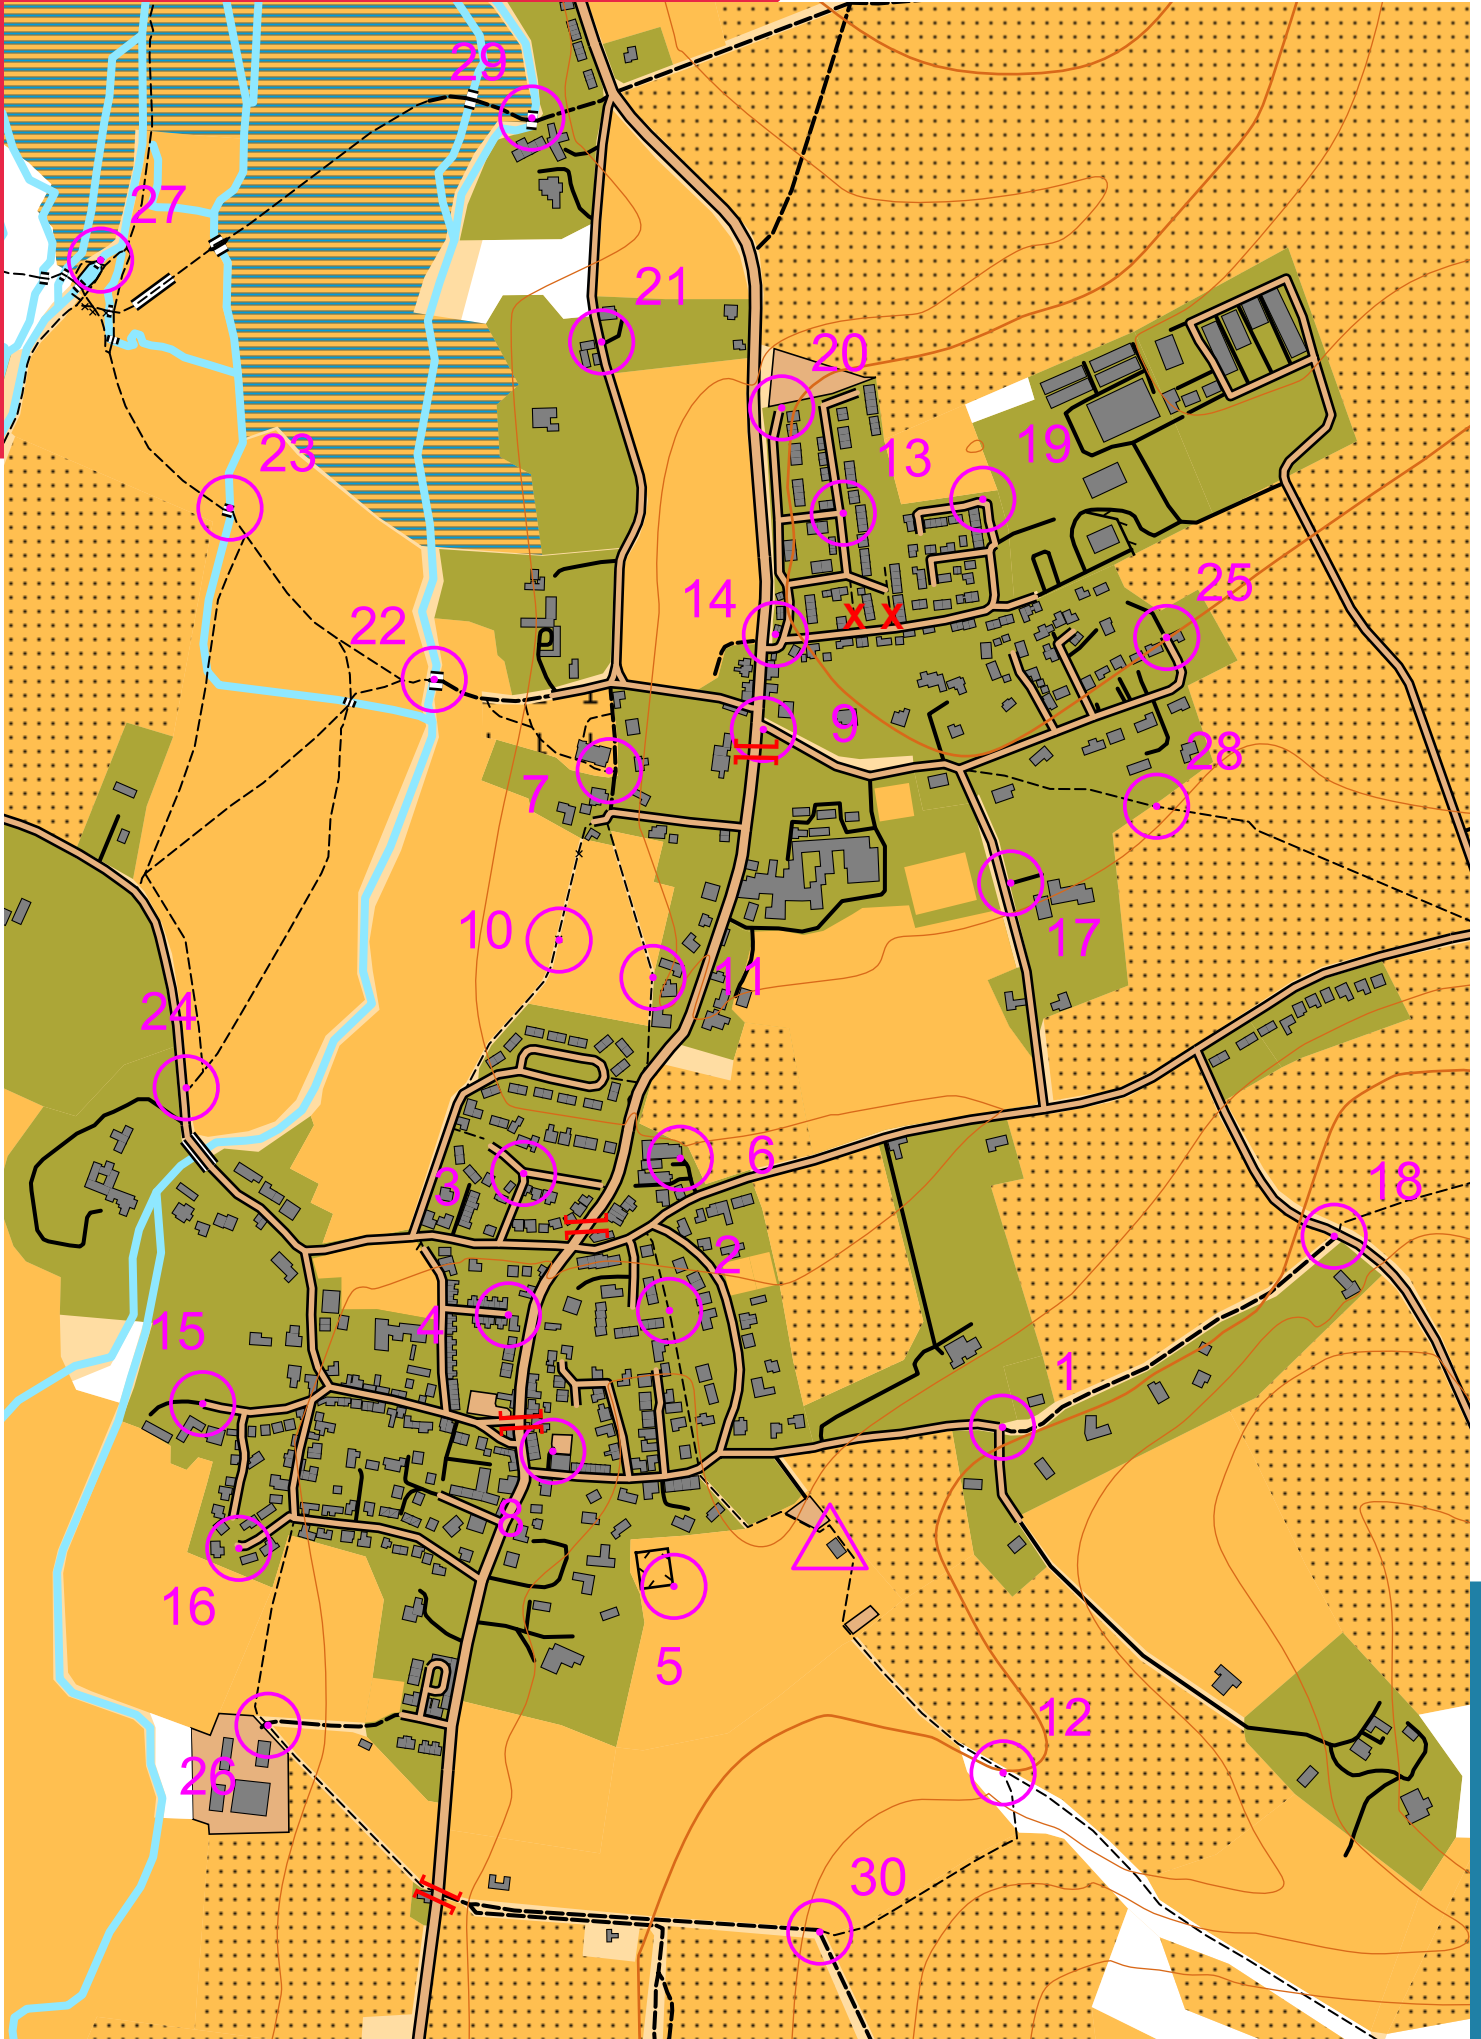

TWYFORD SCORE EVENT

scale 1:7500, contours 10m
200m

Map data (c) OpenStreetMap, available under the Open Database Licence.
Contains OS data (c) Crown copyright & database right OS 2013-2017.
OOM created by Oliver O'Brien. Make your own: <http://oomap.co.uk/>